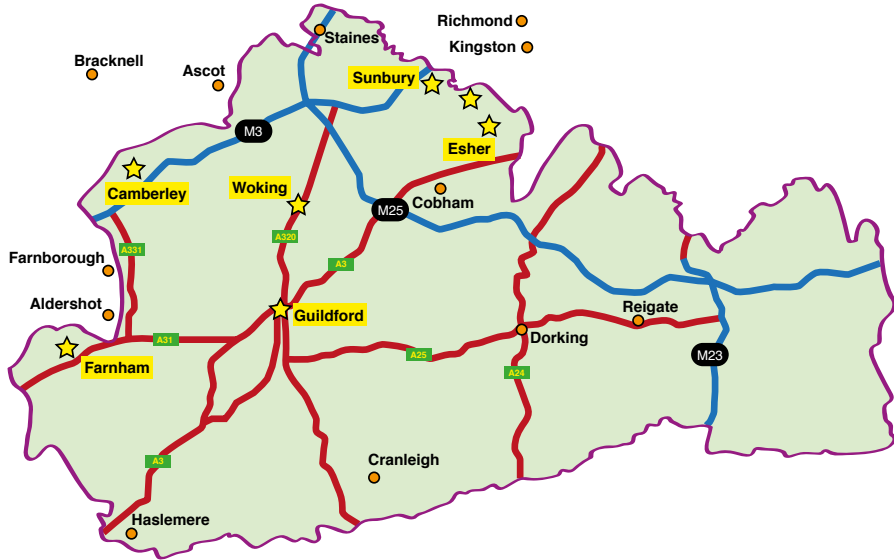

Adult Learning Centres

Enrolment centre	Disabled parking	Free Parking	Café
Camberley Centre France Hill Drive, Camberley GU15 3QB	✓	✓	✓
Esher Green Centre 19 Esher Green, Esher KT10 8AA	✓		Vending machine
Farnham Centre 25 West Street, Farnham GU9 7DR			Vending machine
Guildford Centre Sydenham Road, Guildford GU1 3RX	✓		✓
Sunbury Centre The Avenue, Sunbury on Thames TW16 5DZ	✓	✓	Self service drinks
Woking Centre Bonsey Lane, Westfield, Woking GU22 9PE	✓	✓	✓